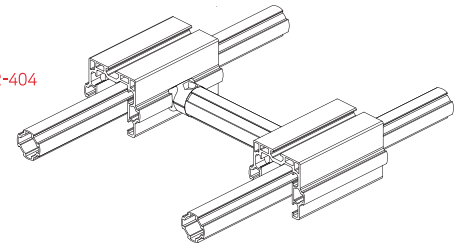

ZUBEHÖR

ARC-55 ALUMINIUM RAIL FRAME COVER ■ 1.280kgs/4mts

ARF-2815 ALUMINIUM RAIL FRAME 1.5T

■ 5.360kgs/4mts

ARF-2820 ALUMINIUM RAIL FRAME 2.0T

■ 7.120kgs/4mts

ALR-404 LINEAR ROLLER ■ 16.7gms/pc

■ The combination breakdown
SN - 404 & IN - 404 : 1pc(ea) / BT - 0412 & BT - 0415 : 1pc(ea)

APH-2820 ALUMINIUM PANEL HOLDER ■ 3.600kgs/4mts (0.018kgs/20mm)

INNER JOINT TYPE

OUTER JOINT TYPE

ASH-2852 ALUMINIUM SLEEVE HINGE ■ 35.1gms/pc

■ The combination breakdown
ACS - 40A : 2pcs / ASF - 2846A(46mm) : 1pc