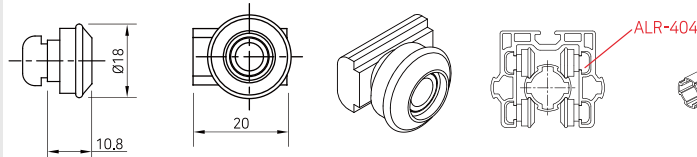

ZUBEHÖR

ARC-55 ALUMINIUM RAIL FRAME COVER ■ 1.280kgs/4mts

ARF-2815 ALUMINIUM RAIL FRAME 1.5T

■ 5.360kgs/4mts

ARF-2820 ALUMINIUM RAIL FRAME 2.0T

■ 7.120kgs/4mts

ALR-404 LINEAR ROLLER ■ 16.7gms/pc

■ The combination breakdown
SN - 404 & IN - 404 : 1pc(ea) / BT - 0412 & BT - 0415 : 1pc(ea)

APH-2820 ALUMINIUM PANEL HOLDER ■ 3.600kgs/4mts (0.018kgs/20mm)

INNER JOINT TYPE

OUTER JOINT TYPE

ASH-2852 ALUMINIUM SLEEVE HINGE ■ 35.1gms/pc

■ The combination breakdown
ACS - 40A : 2pcs / ASF - 2846A(46mm) : 1pc