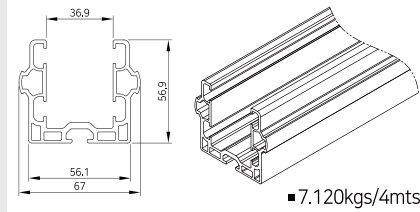

ZUBEHÖR

ARC-55 ALUMINIUM RAIL FRAME COVER ■ 1.280kgs/4mts

ARF-2815 ALUMINIUM RAIL FRAME 1.5T

■ 5.360kgs/4mts

ARF-2820 ALUMINIUM RAIL FRAME 2.0T

■ 7.120kgs/4mts

ALR-404 LINEAR ROLLER ■ 16.7gms/pc

■ The combination breakdown
SN - 404 & IN - 404 : 1pc(ea) / BT - 0412 & BT - 0415 : 1pc(ea)

APH-2820 ALUMINIUM PANEL HOLDER ■ 3.600kgs/4mts (0.018kgs/20mm)

INNER JOINT TYPE

OUTER JOINT TYPE

ASH-2852 ALUMINIUM SLEEVE HINGE ■ 35.1gms/pc

■ The combination breakdown
ACS - 40A : 2pcs / ASF - 2846A(46mm) : 1pc