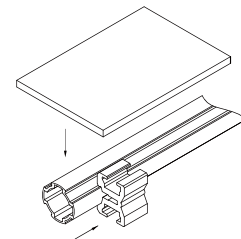

ZUBEHÖR

ARC-55 ALUMINIUM RAIL FRAME COVER ■ 1.280kgs/4mts

ARF-2815 ALUMINIUM RAIL FRAME 1.5T

■ 5.360kgs/4mts

ARF-2820 ALUMINIUM RAIL FRAME 2.0T

■ 7.120kgs/4mts

ALR-404 LINEAR ROLLER ■ 16.7gms/pc

■ The combination breakdown
SN - 404 & IN - 404 : 1pc(ea) / BT - 0412 & BT - 0415 : 1pc(ea)

APH-2820 ALUMINIUM PANEL HOLDER ■ 3.600kgs/4mts (0.018kgs/20mm)

INNER JOINT TYPE

OUTER JOINT TYPE

ASH-2852 ALUMINIUM SLEEVE HINGE ■ 35.1gms/pc

■ The combination breakdown
ACS - 40A : 2pcs / ASF - 2846A(46mm) : 1pc