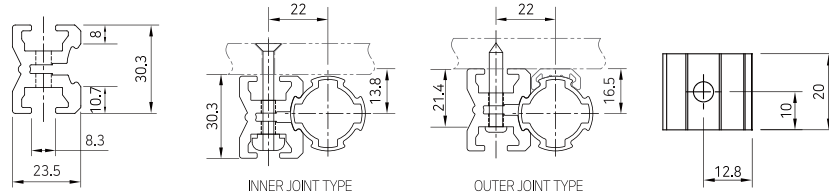

APH-2820 ALUMINIUM PANEL HOLDER ■ 3.600kgs/4mts (0.018kgs/20mm)

INNER JOINT TYPE

OUTER JOINT TYPE

ASH-2852 ALUMINIUM SLEEVE HINGE ■ 35.1gms/pc

■ The combination breakdown
ACS - 40A : 2pcs / ASF - 2846A(46mm) : 1pc