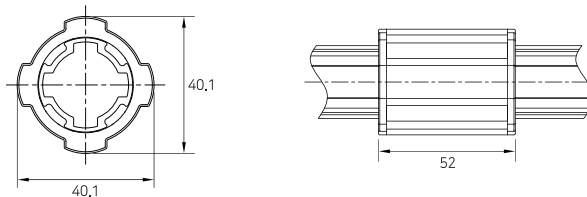

APH-2820 ALUMINIUM PANEL HOLDER ■ 3.600kgs/4mts (0.018kgs/20mm)

INNER JOINT TYPE

OUTER JOINT TYPE

ASH-2852 ALUMINIUM SLEEVE HINGE ■ 35.1gms/pc

■ The combination breakdown
ACS - 40A : 2pcs / ASF - 2846A(46mm) : 1pc