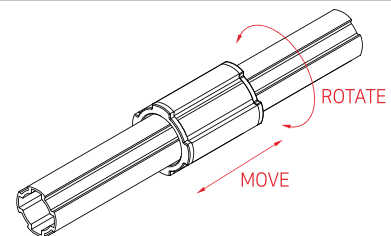

APH-2820 ALUMINIUM PANEL HOLDER ■ 3.600kgs/4mts (0.018kgs/20mm)

INNER JOINT TYPE

OUTER JOINT TYPE

ASH-2852 ALUMINIUM SLEEVE HINGE ■ 35.1gms/pc

■ The combination breakdown
ACS - 40A : 2pcs / ASF - 2846A(46mm) : 1pc